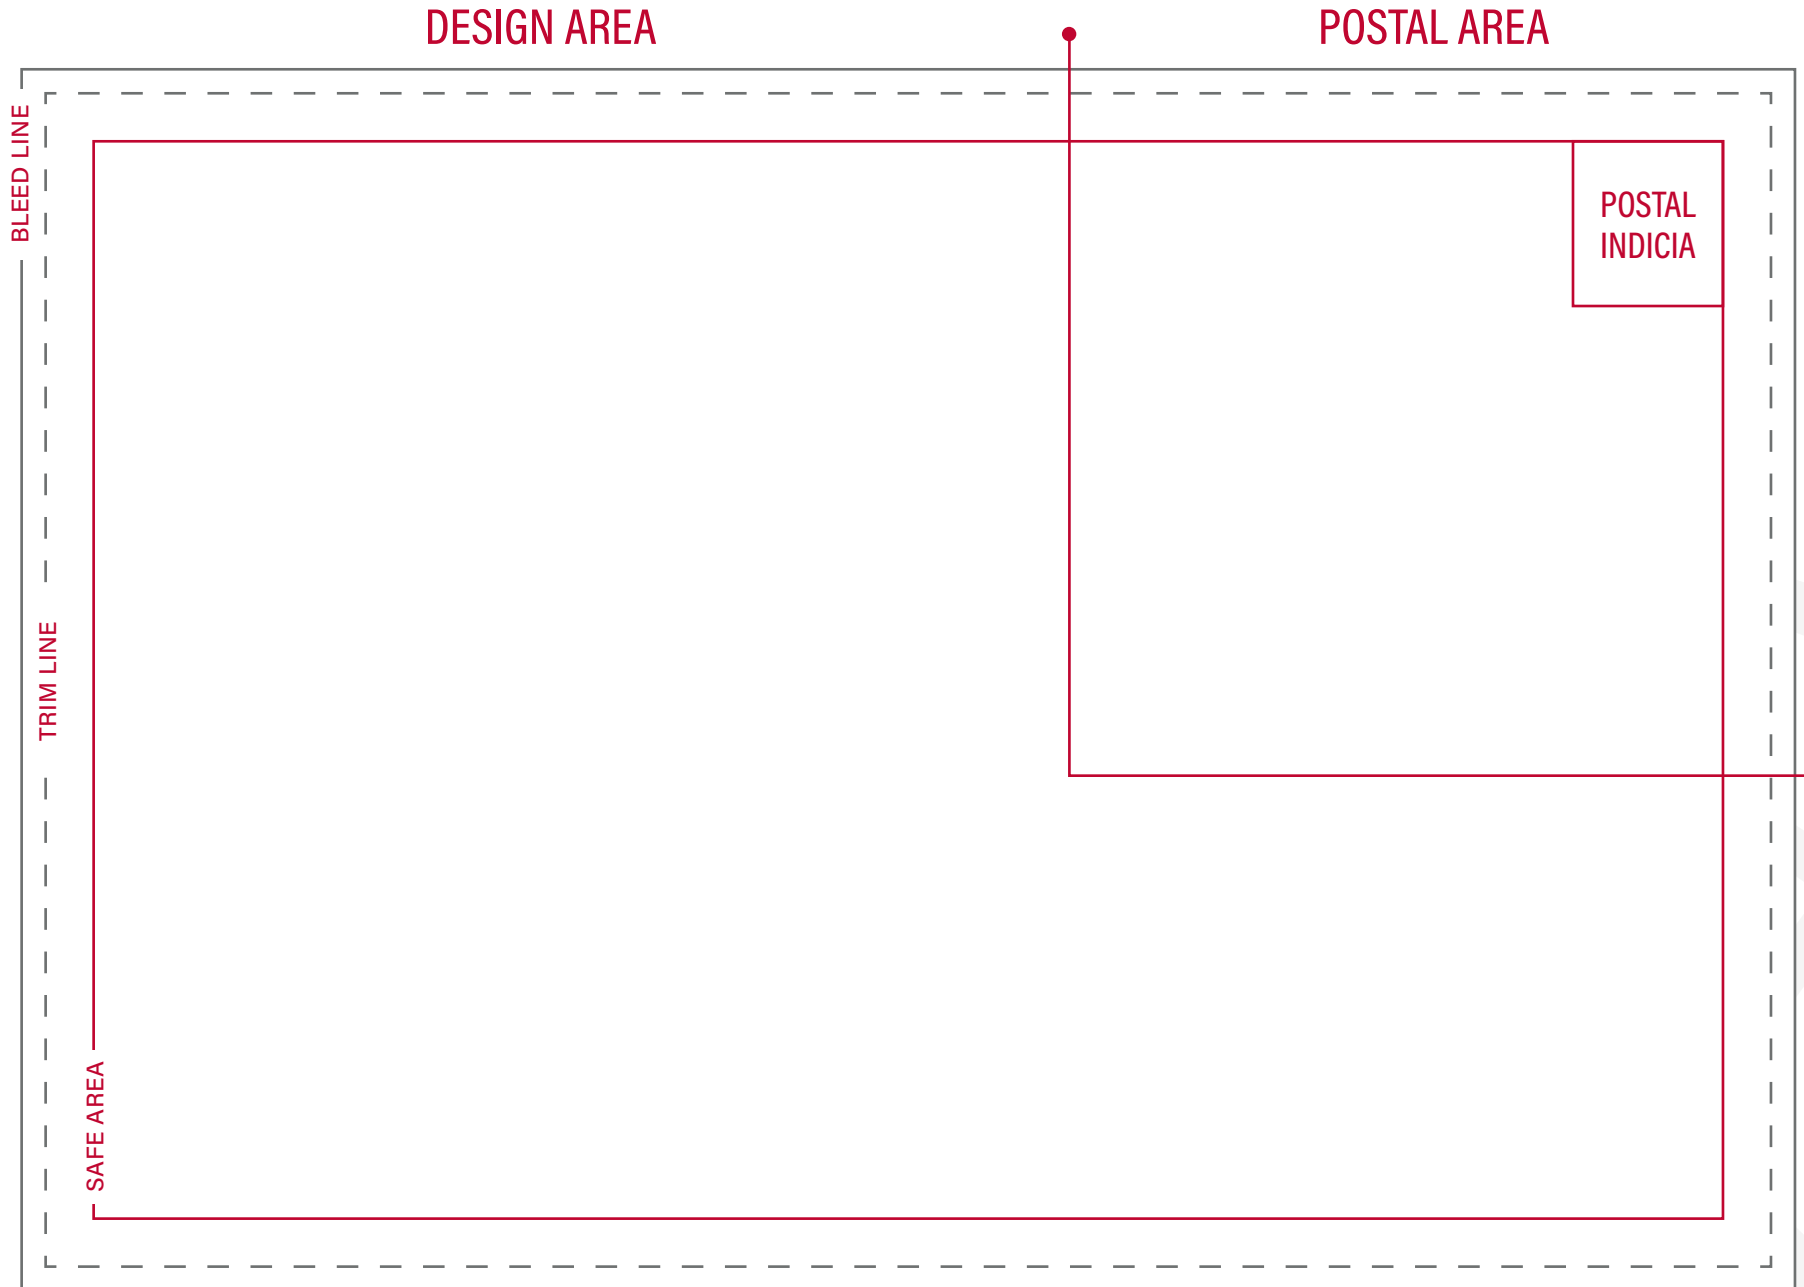

## HOW EDDM® WORKS

1. Choose your USPS Postal Route.  
Start by selecting a zip code from [eddm.usps.com](http://eddm.usps.com)
2. Decide if you want Residential and Business or Residential only.
3. Urner Barry prints the exact amount and drops them at the Post Office.

### LIMITATIONS

Have to hit every house on that route

Cannot target specific personal demographics

No personalized address

Minimum Size is 6.125" x 9" – Max is 12" x 15"

732-575-1980  
ubprint.com

printshop@urnerbarry.com  
1001 Corporate Circle, Suite 1 Toms River, NJ 08755

**FRONT SIDE (6.125" x 9")**

Minimum size shown, can be as large as 12" x 15". Be sure to print template at actual size.

**BACK SIDE (6.125" x 9")**

**DESIGN AREA**

Minimum size shown, can be as large as 12" x 15". Be sure to print template at actual size.