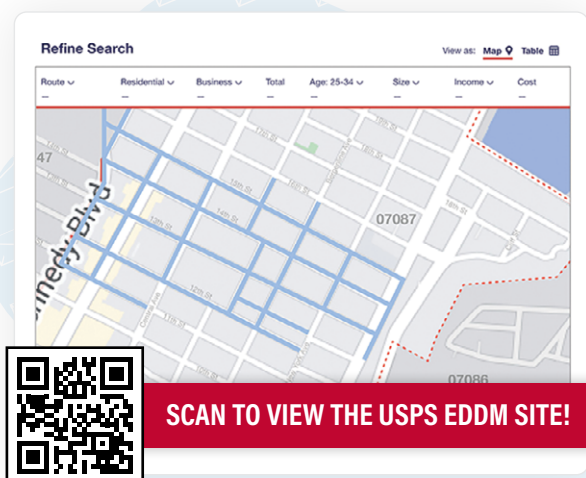

## HOW EDDM® WORKS

1. Choose your USPS Postal Route.  
Start by selecting a zip code from [eddm.usps.com](http://eddm.usps.com)
2. Decide if you want Residential and Business or Residential only.
3. Urner Barry prints the exact amount and drops them at the Post Office.